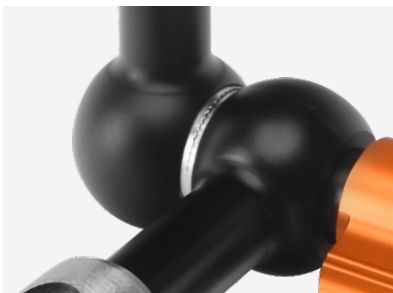

## EI-A76 7" Micro Arm with Anti-Rotation(1/4-20 to 1/4-20)

It features with 1/4"-20 knobs on both ends which can be mounting monitor, LED light, flash and other accessories. The screw wheel provides quick attaching and fast release, work especially well with EI-A05M Micro clamp.

### Features

Universal 1/4" screws for attach camera, light and so on.

360 degree swivel, can be adjust to any angle, lower the platform into the notch when need a 90-degree angle.

Ergonomic rigid lockup takes just a quick twist of one control.

Sturdy locking system.

Anti-rotation design specially designed for Manfrotto "Easylink" mount.

Usage scenario.