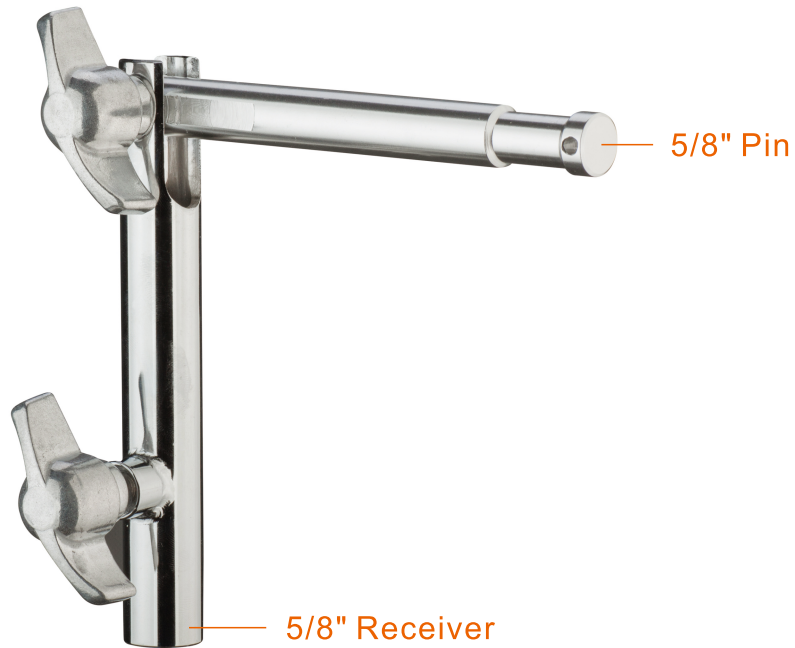

MT-009

5/8" Drop Down Pin to 5/8" Receiver Adapter

Specifications

0.32kg / 0.7lb