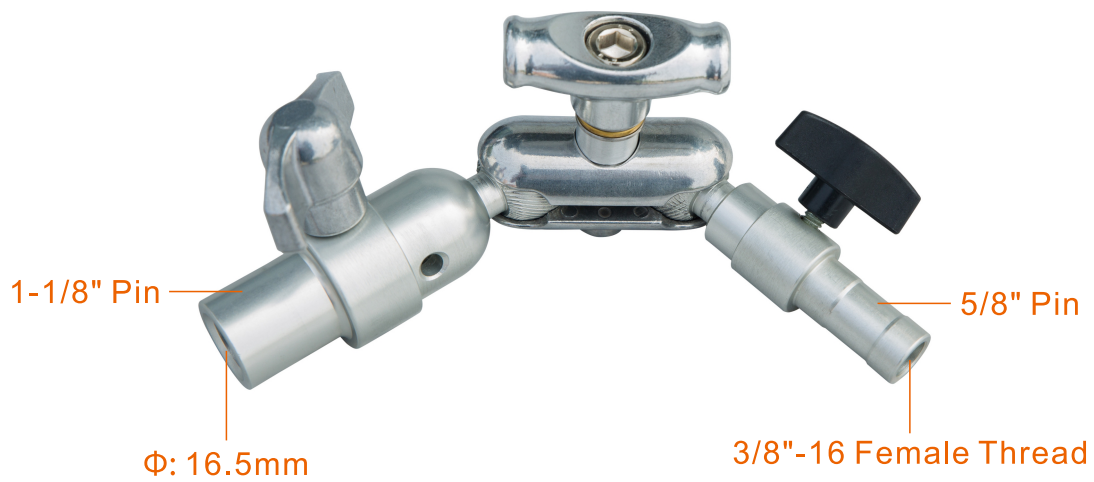

MT-011

Double Ball Joint Adapter

Specifications

0.35kg / 0.8lb

 Net Weight