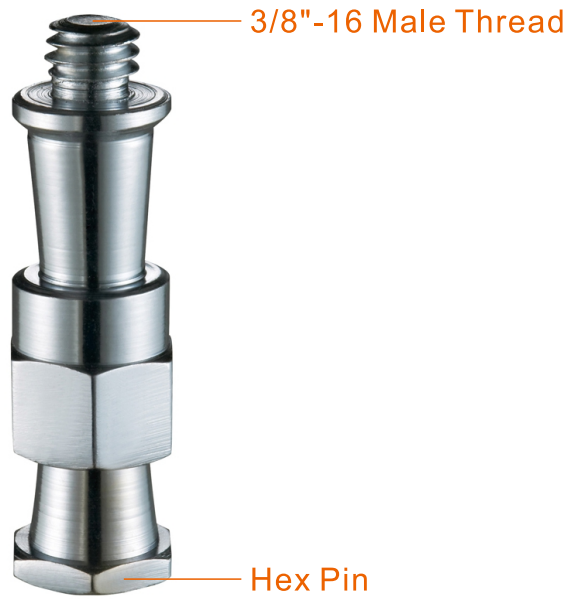

# S-016

3/8"-16 Male Thread to Hex Pin Adapter

## Specifications

0.06kg / 0.1lb