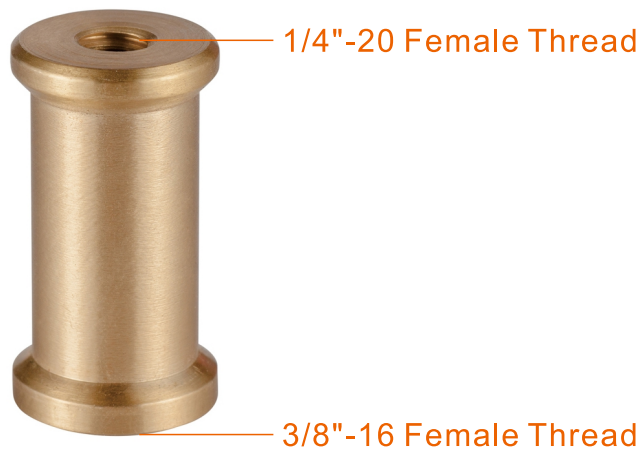

S-024

1/4"-20 Female to 3/8"-16 Female Thread Adapter

Specifications

0.02kg / 0.04lb

Brass

Net Weight

Material