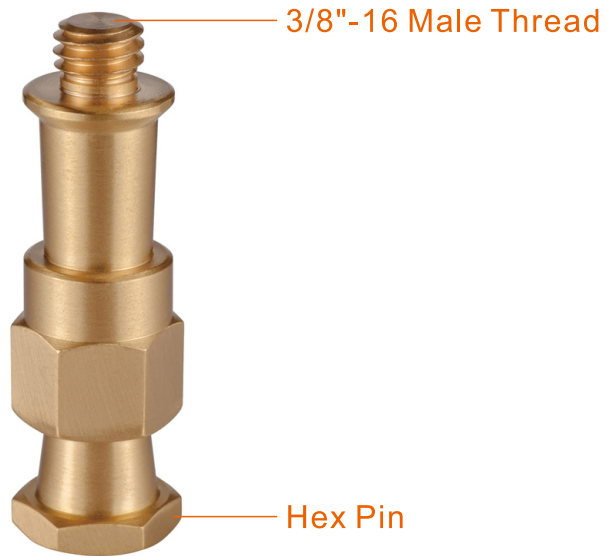

S-028

3/8"-16 Male Thread to Hex Pin Adapter

Specifications

0.07kg / 0.2lb

Brass

Net Weight

Material