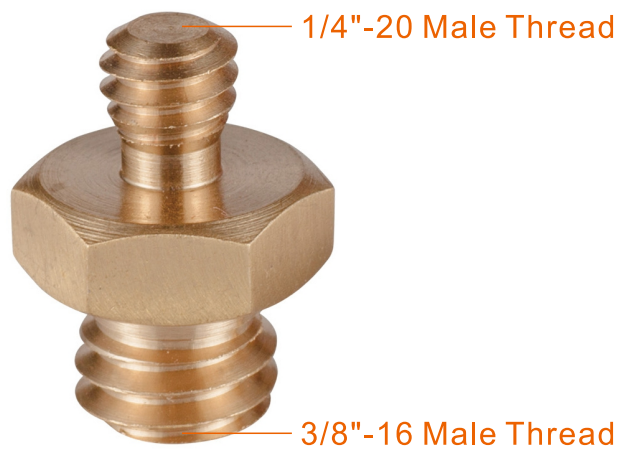

# S-038

1/4"-20 Male to 3/8"-16 Male Thread Adapter  
with Hex Nut

## Specifications

0.02kg / 0.04lb

Brass

Net Weight

Material