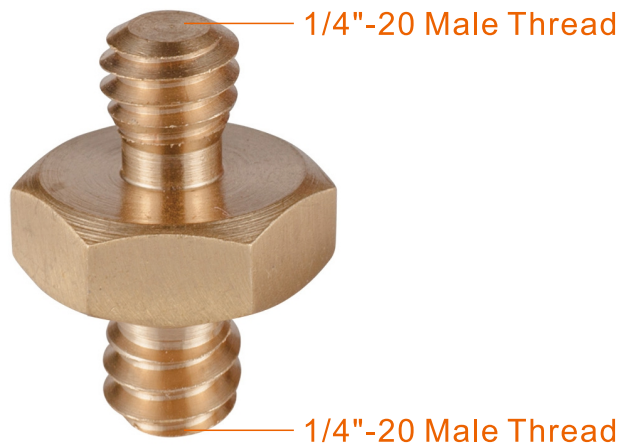

# S-039

1/4"-20 Male to 1/4"-20 Male Thread Adapter  
with Hex Nut

## Specifications

0.02kg / 0.04lb

Brass

Net Weight

Material