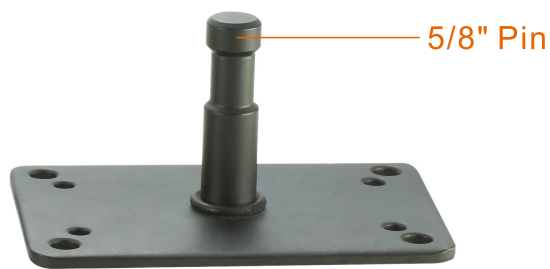

WP-001

5/8" Pin with Wall Plate

Specifications

0.36kg / 0.8lb

60mm / 2.4in

Net Weight

Length