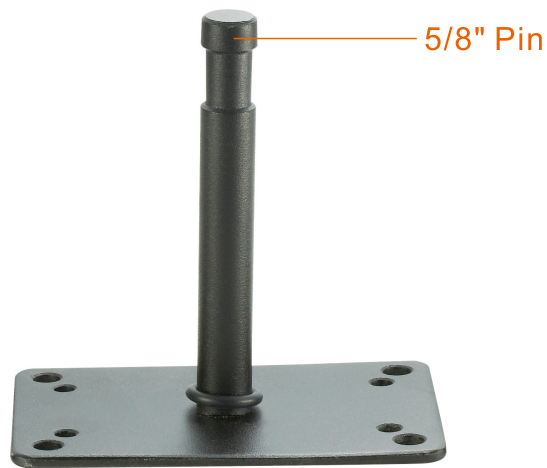

WP-002

5/8" Pin with Wall Plate

Specifications

0.46kg / 1.0lb

120mm / 4.7in

Net Weight

Length